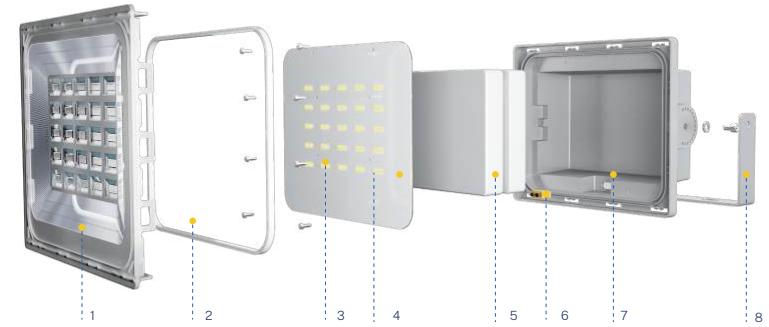

WAWA LIGHT3.0/4.0

BCT-WW3.0/4.0

Product Parameters

Model: BCT-WW3.0/BCT-WW4.0

	BCT-WW3.0	BCT-WW4.0
Solar Panel	5V/40W (Mono)	5V/65W (Mono)
Battery	3.2V/25Ah LiFePO₄ Battery	3.2V/45Ah LiFePO₄ Battery
Light Power	1600lm	2200lm
Installation Way	Install on the ground, pole, billboard, post or wall	

Lighting Time:

6+X/Intelligent power control, and can use remote control to adjust brightness and working mode.

- ON key: Turn on
- OFF key: Turn off
- AUTO key: Reset, 6+X overnight lighting mode
- 6H key: Lights off after 6 hours
- 8H key: Lights off after 8 hours
- 85% key: Reduce 15% power
- 70% key: Reduce 30% power

1. PC Outdoor Optical Lens
2. Waterproof Ring
3. Imported High LED Lamp Beads
4. Control & Drive Integrated Lamp Board
5. LiFePO₄ Battery
6. Gold Plated Plug
7. Aluminum Magnesium Alloy Lamp Case
8. Bracket

Positioning rotation angle, more solid installation.

- LiFePO₄ Battery Long service life, high safety factor.
- PC Outdoor Optical Lens Three prism reflecting cone design, three 90° Angle reflected beam, 360° total reflector, better reflectivity.
- High Lumen LED High lumen LED, high lighting brightness, long service life.

Product Size (Unit: mm)