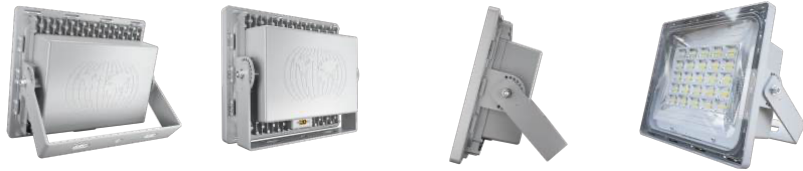

### Product Parameters

Model: BCT-WW3.0/BCT-WW4.0

	BCT-WW3.0	BCT-WW4.0
Solar Panel	5V/40W (Mono)	5V/65W (Mono)
Battery	3.2V/25Ah LiFePO <sub>4</sub> Battery	3.2V/45Ah LiFePO <sub>4</sub> Battery
Light Power	1600lm	2200lm
Installation Way	Install on the ground, pole, billboard, post or wall	