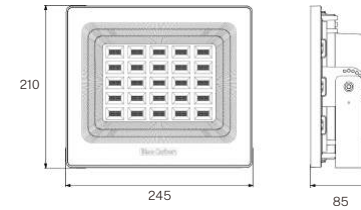

### Product Parameters

Model: BCT-WW3.0/BCT-WW4.0

	BCT-WW3.0	BCT-WW4.0
Solar Panel	5V/40W (Mono)	5V/65W (Mono)
Battery	3.2V/25Ah LiFePO <sub>4</sub> Battery	3.2V/45Ah LiFePO <sub>4</sub> Battery
Light Power	1600lm	2200lm
Installation Way	Install on the ground, pole, billboard, post or wall	

#### Product Size (Unit: mm)