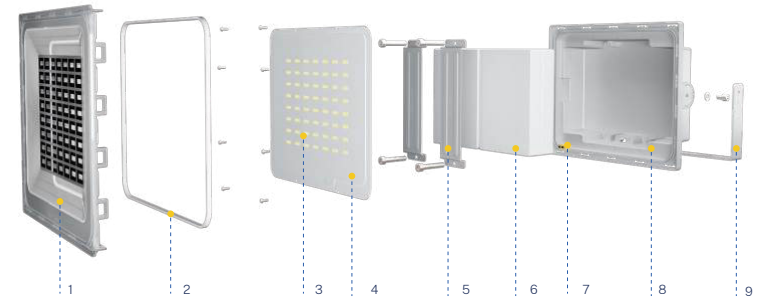

WAWA LIGHT5.0/6.0

BCT-WW5.0/6.0

Product Parameters

Model: BCT-WW5.0/BCT-WW6.0

	BCT-WW5.0	BCT-WW6.0
Solar Panel	5V/90W (Mono)	5V/105W (Mono)
Battery	3.2V/60Ah LiFePO₄ Battery	3.2V/80Ah LiFePO₄ Battery
Light Power	3500lm	5600lm
Installation Way	Install on the ground, pole, billboard, post or wall	

Lighting Time:

6+X/Intelligent power control, and can use remote control to adjust brightness and working mode.

- ON key: Turn on
- OFF key: Turn off
- AUTO key: Reset, 6+X overnight lighting mode
- 6H key: Lights off after 6 hours
- 8H key: Lights off after 8 hours
- 85% key: Reduce 15% power
- 70% key: Reduce 30% power

1. PC Outdoor Optical Lens
2. Waterproof Ring
3. Imported CREE Lamp Beads
4. Control & Drive Integrated Lamp Board
5. Battery Card
6. LiFePO₄ Battery
7. Gold Plated Plug
8. Aluminum Magnesium Alloy Lamp Case
9. Bracket

- LiFePO₄ Battery: Long service life, high safety factor.
- PC Outdoor Optical Lens: Three prism reflecting cone design, three 90° Angle reflected beam, 360° total reflector, better reflectivity.
- High Lumen LED: High lumen LED, high lighting brightness, long service life.

Product Size (Unit: mm)