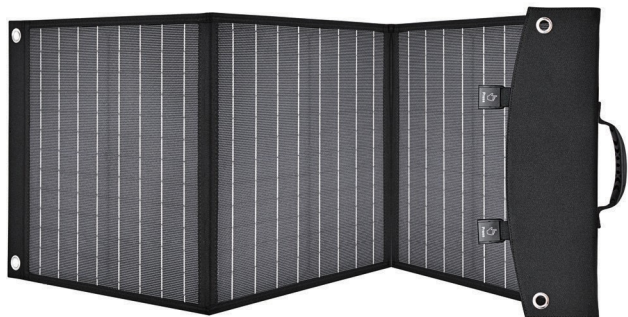

WalkingBoy

60W

Item: Foldable Solar Panel
Power: 60W
Convert Efficiency: $\geq 22\%$
USB Output: 5V/3.4A, 9V/2.5A, 12V/2A, QC24W Max
Type-C Output: 5V/3A, 9V/2A, 12V/1.5A, PD18W Max
DC Output: 18V/3.3A Max
Color: Black/Customized
Material: ETFE monocrystalline
Polyester waterproof fabric
Folded size: 36.5x36x4.5cm
Open size: 126.5x36.5x2.5cm
Weight: 2.65kg

WalkingBoy

120W

Item: Foldable Solar Panel
Power: 120W
Convert Efficiency: $\geq 22\%$
USB Output: 5V/3.4A, 9V/2.5A, 12V/2A, QC24W Max
Type-C Output: 5V/3A, 9V/2A, 12V/1.5A, PD18W Max
DC Output: 18V/6.6A Max
Color: Black/Customized
Material: ETFE monocrystalline
Polyester waterproof fabric
Folded size: 52x37x5cm
Open size: 166x52x2.5cm
Weight: 4.7kg

WalkingBoy

200W

Item: Foldable Solar Panel
Power: 200W
Convert Efficiency: $\geq 22\%$
USB Output: QC3.0 24W Max
Type-C Output: PD45W Max
DC Output: 18V/11.1A Max
Color: Black/Customized
Material: ETFE monocrystalline
Polyester waterproof fabric
Folded size: 54x58x6.0cm
Open size: 246x54x2.5cm
Weight: 6.9kg