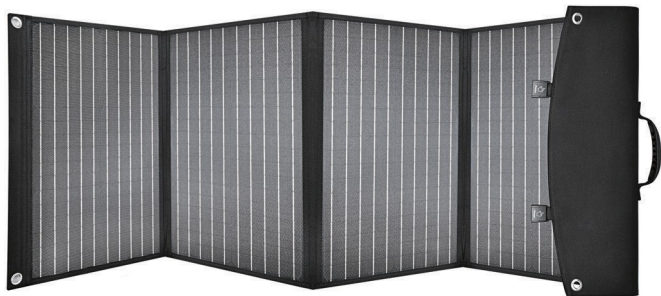

WalkingBoy

60W

Item: Foldable Solar Panel
Power: 60W
Convert Efficiency: $\geq 22\%$
USB Output: 5V/3.4A, 9V/2.5A, 12V/2A, QC24W Max
Type-C Output: 5V/3A, 9V/2A, 12V/1.5A, PD18W Max
DC Output: 18V/3.3A Max
Color: Black/Customized
Material: ETFE monocrystalline
Polyester waterproof fabric
Folded size: 36.5x36x4.5cm
Open size: 126.5x36.5x2.5cm
Weight: 2.65kg

WalkingBoy

120W

Item: Foldable Solar Panel
Power: 120W
Convert Efficiency: $\geq 22\%$
USB Output: 5V/3.4A, 9V/2.5A, 12V/2A, QC24W Max
Type-C Output: 5V/3A, 9V/2A, 12V/1.5A, PD18W Max
DC Output: 18V/6.6A Max
Color: Black/Customized
Material: ETFE monocrystalline
Polyester waterproof fabric
Folded size: 52x37x5cm
Open size: 166x52x2.5cm
Weight: 4.7kg

WalkingBoy

200W

Item: Foldable Solar Panel
Power: 200W
Convert Efficiency: $\geq 22\%$
USB Output: QC3.0 24W Max
Type-C Output: PD45W Max
DC Output: 18V/11.1A Max
Color: Black/Customized
Material: ETFE monocrystalline
Polyester waterproof fabric
Folded size: 54x58x6.0cm
Open size: 246x54x2.5cm
Weight: 6.9kg