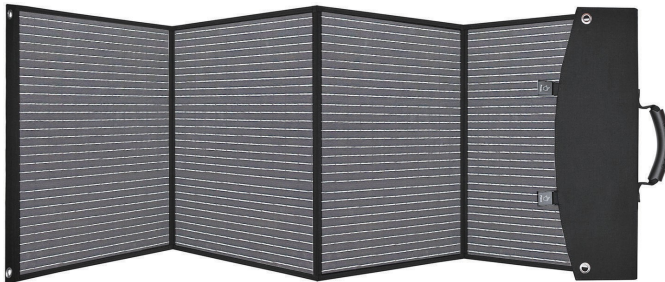

WalkingBoy

60W

Item: Foldable Solar Panel
Power: 60W
Convert Efficiency: $\geq 22\%$
USB Output: 5V/3.4A, 9V/2.5A, 12V/2A, QC24W Max
Type-C Output: 5V/3A, 9V/2A, 12V/1.5A, PD18W Max
DC Output: 18V/3.3A Max
Color: Black/Customized
Material: ETFE monocrystalline
Polyester waterproof fabric
Folded size: 36.5x36x4.5cm
Open size: 126.5x36.5x2.5cm
Weight: 2.65kg

WalkingBoy

120W

Item: Foldable Solar Panel
Power: 120W
Convert Efficiency: $\geq 22\%$
USB Output: 5V/3.4A, 9V/2.5A, 12V/2A, QC24W Max
Type-C Output: 5V/3A, 9V/2A, 12V/1.5A, PD18W Max
DC Output: 18V/6.6A Max
Color: Black/Customized
Material: ETFE monocrystalline
Polyester waterproof fabric
Folded size: 52x37x5cm
Open size: 166x52x2.5cm
Weight: 4.7kg

WalkingBoy

200W

Item: Foldable Solar Panel
Power: 200W
Convert Efficiency: $\geq 22\%$
USB Output: QC3.0 24W Max
Type-C Output: PD45W Max
DC Output: 18V/11.1A Max
Color: Black/Customized
Material: ETFE monocrystalline
Polyester waterproof fabric
Folded size: 54x58x6.0cm
Open size: 246x54x2.5cm
Weight: 6.9kg